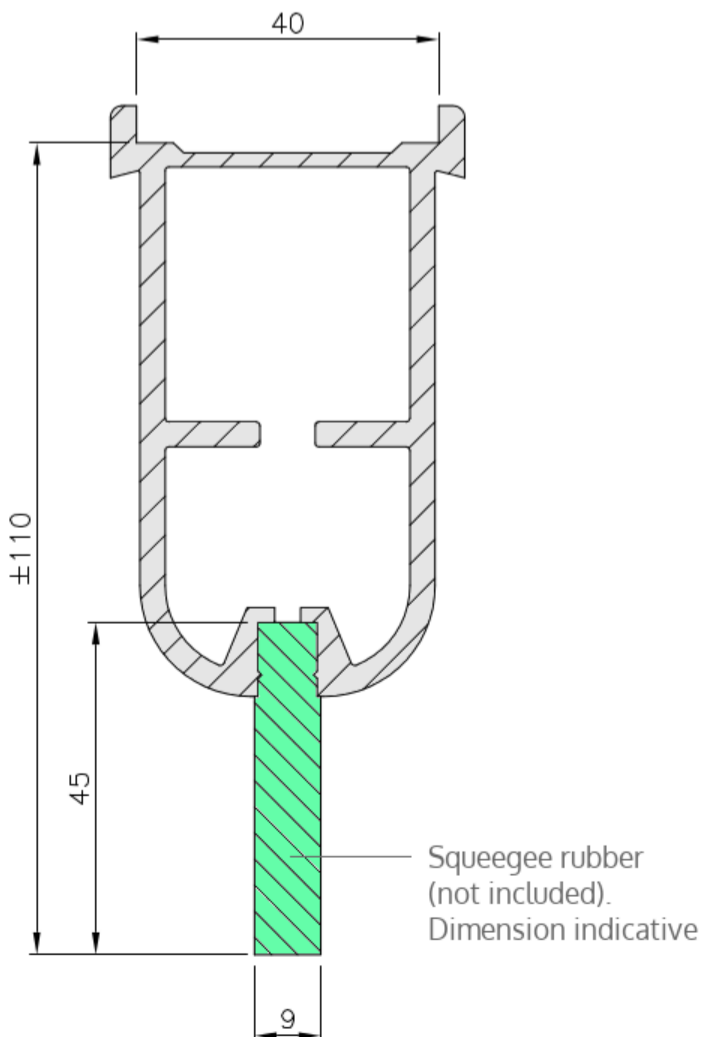

Cross section of Viprotech type A and B, Squeegee and Floodcoater profiles.

viprotech
SQUEEGEE TYPE A
Stock no. 38-10-115

viprotech
FLOODCOATER TYPE A
Stock no. 38-10-015

viprotech
SQUEEGEE TYPE B
Stock no. 38-90-125

viprotech
FLOODCOATER TYPE B
Stock no. 38-90-025