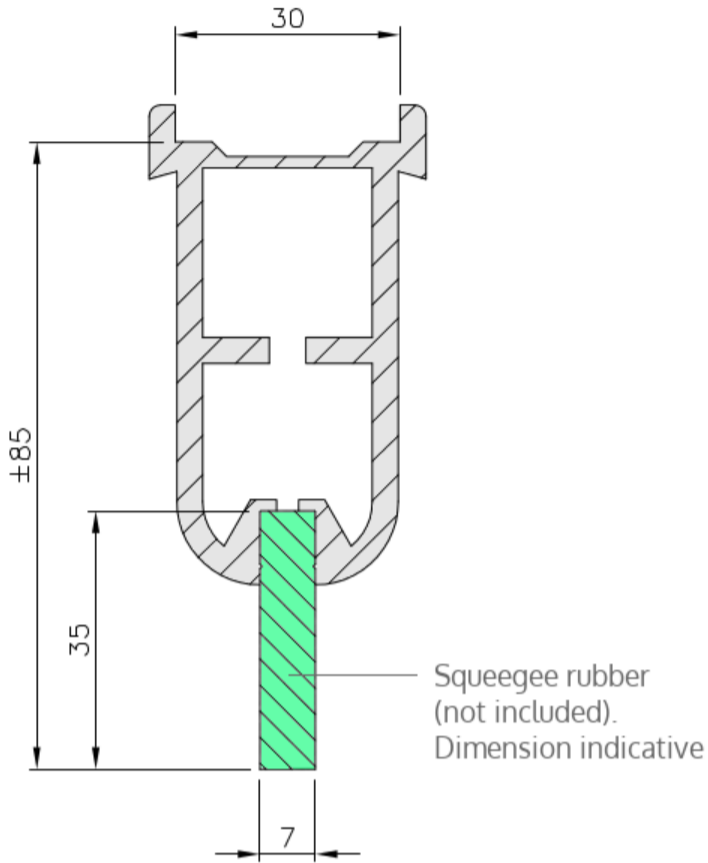

Cross section of Viprotech type A and B, Squeegee and Floodcoater profiles.

viprotech
SQUEEGEE TYPE A
Stock no. 38-10-115

viprotech
FLOODCOATER TYPE A
Stock no. 38-10-015

viprotech
SQUEEGEE TYPE B
Stock no. 38-90-125

viprotech
FLOODCOATER TYPE B
Stock no. 38-90-025