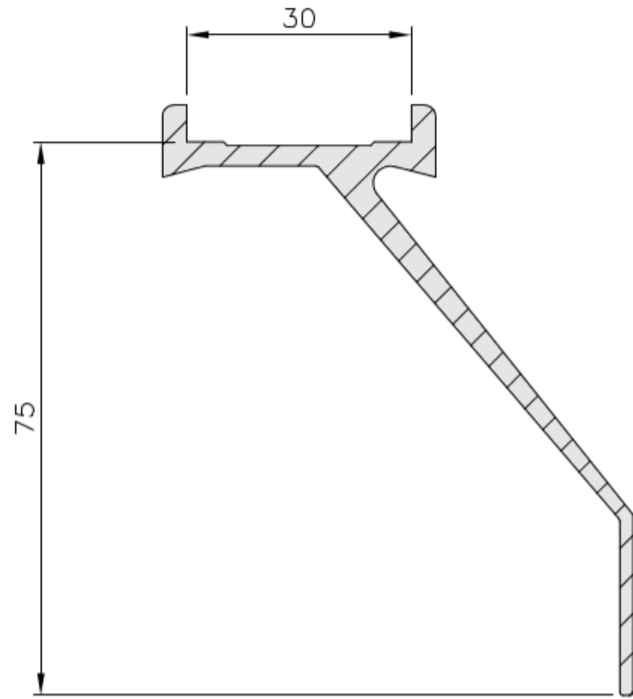

Cross section of Viprotech type A and B, Squeegee and Floodcoater profiles.

viprotech
SQUEEGEE TYPE A
Stock no. 38-10-115

viprotech
FLOODCOATER TYPE A
Stock no. 38-10-015

viprotech
SQUEEGEE TYPE B
Stock no. 38-90-125

viprotech
FLOODCOATER TYPE B
Stock no. 38-90-025